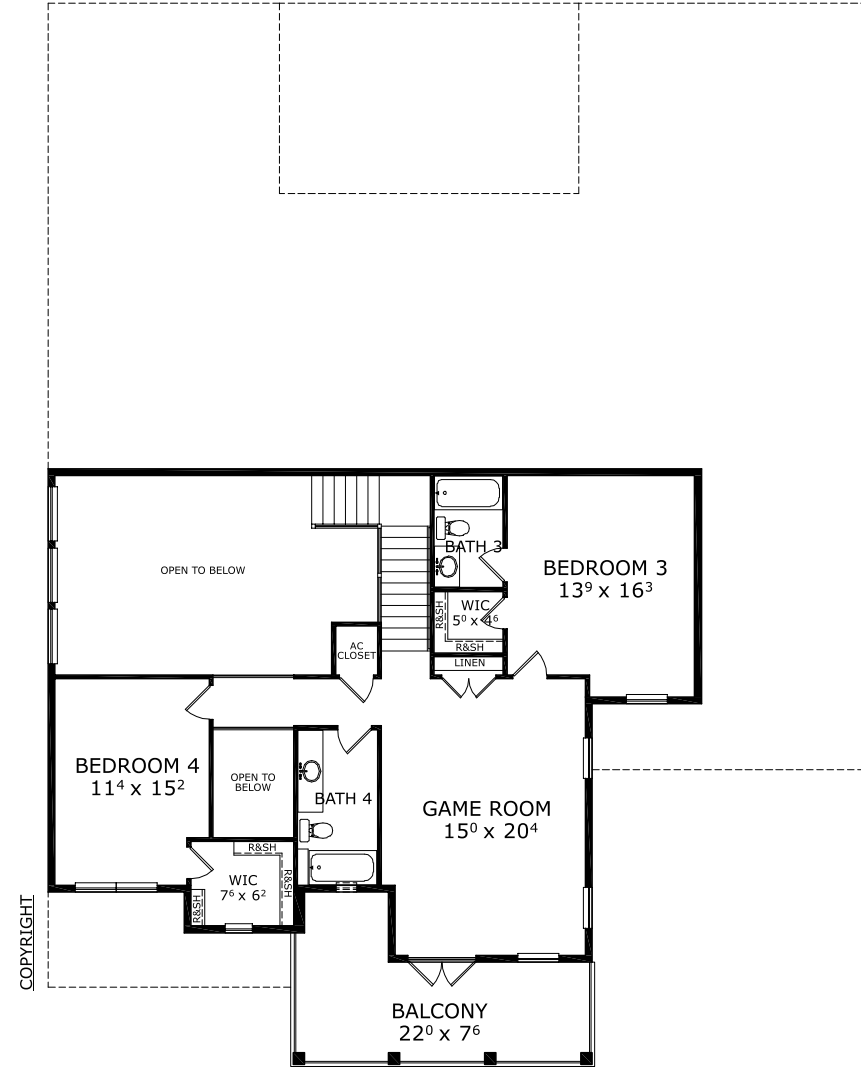

SECOND FLOOR